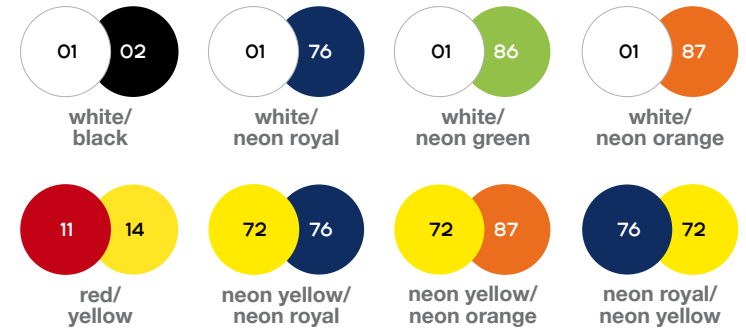

NATH SPORTSWEAR

COMBI

Regular fit quick dry t-shirt
with contrast pinhole inserts

Camiseta técnica de manga corta
con tejido rejilla transpirable en contraste

100% polyester quick dry
100% poliéster secado rápido

150 GSM

Regular fit /ajuste regular

XS S M L XL XXL

COLOURS