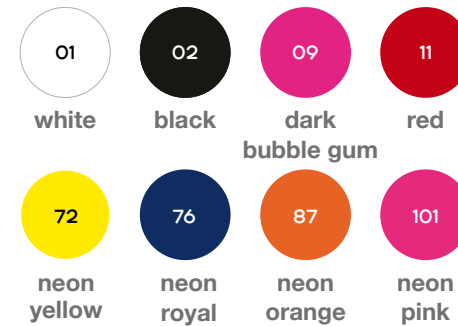

NATH SPORTSWEAR

SPORT WOMAN

**Slim fit quick dry t-shirt
with pinhole inserts**

Camiseta técnica entallada de manga corta
con tejido de rejilla en las axilas

100% polyester quick dry
100% poliéster secado rápido

150 GSM

Slim fit /entallado

S M L XL

COLOURS