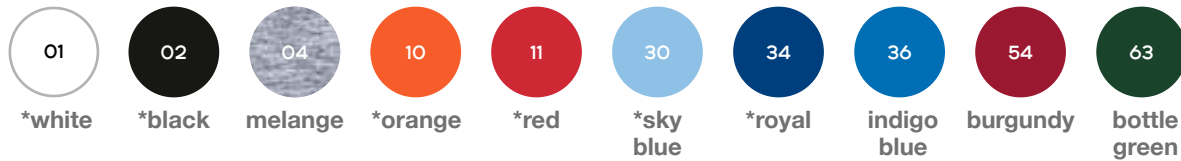

NATH KIDS BASICS

K1 KIDS

Short sleeve t-shirt with rib crew neck
Camiseta de manga corta con cuello caja

100% algodón semi-peinado
100% semi-combed cotton

165 GSM

Regular fit /ajuste regular

0/2 3/4 5/6 7/8 9/11 12/14

ESSENTIAL COLOURS