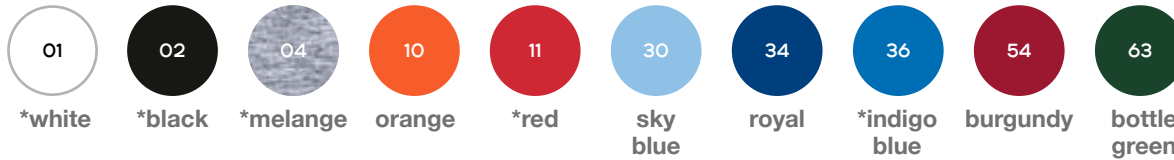

NATH BASICS

K2

Short sleeve t-shirt

Camiseta de manga corta

100% semi-combed cotton

100% algodón semi-peinado

165 GSM

Slim fit /entallado

S M L XL XXL

ESSENTIAL COLOURS