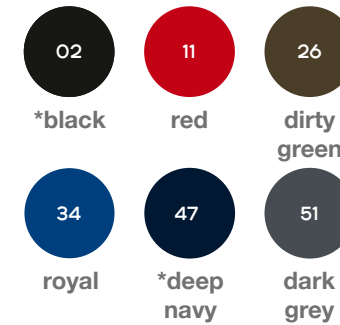

deep navy/
white

NATH STREETWEAR

POLARIS

Microfiber polar fleece, raglan sleeve. Full front zipper opening with elastic finishing on both sleeves and hem

Chaqueta manga ranglan en microfibra polar, cremallera, puños elásticos y bolsillos con cremallera

100% polyester microfiber

100% microfibra poliéster

240 GSM

Regular fit /ajuste regular

S M L XL XXL XXXL

COLOURS

*Available color in size XXXL
Color disponible en talla XXXL

NATH STREETWEAR