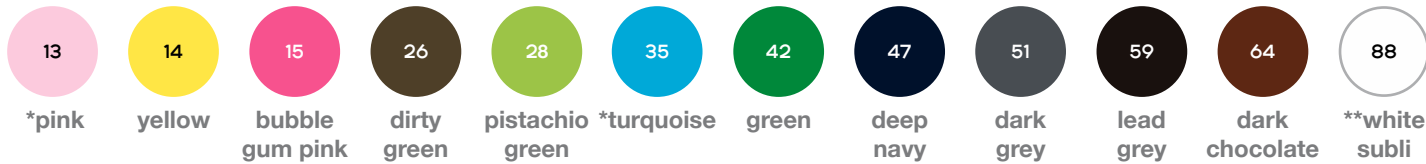

INSPIRED COLOURS

* Available color in size XXL /color disponible en talla XXL

** Color available only in 140 GSM 100% polyester cotton touch /color disponible en 140 GSM 100% poliéster tacto de algodón