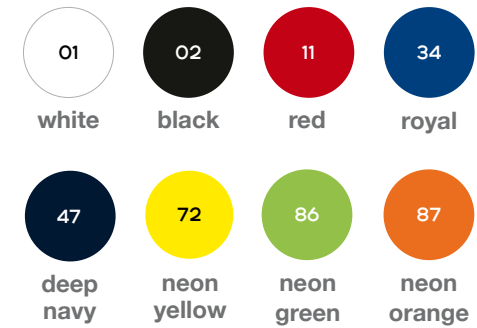

NATH BAGS

BAG

Lightweight drawstring backpack
reinforced corners

Mochila ligera con cordones
esquinas reforzadas

100% polyester
100% poliéster

210 D

ONE SIZE

COLOURS