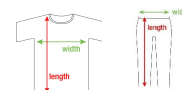

STEDMAN® GARMENT SIZES UNISEX

Garment sizes are in cm. Subject to the tolerance of ± 2,5 cm. Might be subject to change without further notice.

Code	STYLE	Fit	2XS		XS		S		M		L		XL		2XL		3XL		4XL		5XL	
			width	length	width	length	width	length	width	length	width	length	width	length	width	length	width	length	width	length	width	length
ST2000	Classic-T Unisex	Normal Fit	43.0	66.0	46.0	68.0	49.0	70.0	52.0	72.0	55.0	74.0	58.0	76.0	61.0	78.0	64.0	80.0	70.0	82.0	75.0	84.0
ST2020	Classic-T Organic Unisex	Normal Fit	43.0	66.0	46.0	68.0	49.0	70.0	52.0	72.0	55.0	74.0	58.0	76.0	61.0	78.0	64.0	80.0	70.0	82.0	75.0	84.0
ST4000	Unisex Sweatshirt Classic	Normal Fit	–	–	51.0	66.0	54.0	68.0	57.0	70.0	60.0	72.0	63.0	74.0	66.0	76.0	69.0	78.0	–	–	–	–
ST4200	Unisex Sweat Hoodie Light	Normal Fit	–	–	52.0	68.5	55.0	70.5	56.0	72.5	61.0	74.5	64.0	77.5	67.5	80.5	71.5	80.5	75.5	81.0	–	–
ST5630	Recycled Unisex Sweat Hoodie	Normal Fit	–	–	51.0	66.0	54.0	69.0	57.0	73.0	60.0	75.0	63.0	77.0	66.0	79.0	69.0	81.0	–	–	–	–
ST5600	Unisex Sweat Hoodie Select	Normal Fit	–	–	51.0	66.0	54.0	69.0	57.0	73.0	60.0	75.0	63.0	77.0	66.0	79.0	69.0	81.0	–	–	–	–
ST5650	Recycled Unisex Sweatpants	Normal Fit	–	–	30.5	106.0	35.0	108.0	39.0	112.0	41.0	114.0	43.0	116.0	45.0	116.0	–	–	–	–	–	–
ST7000	Lux	Normal Fit	–	–	47.0	68.0	50.0	70.0	53.0	72.0	56.0	74.0	59.0	76.0	62.0	78.0	65.0	80.0	70.0	82.0	75.0	84.0

STEDMAN® GARMENT SIZES CHILDREN

Garment sizes are in cm. Subject to the tolerance of ± 2,5 cm. Might be subject to change without further notice.