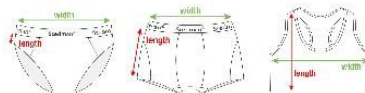

STEDMAN® GARMENT SIZES UNDERWEAR

Code	Stedman® Underwear	Fit	S		M		L		XL		2XL	
			width	length	width	length	width	length	width	length	width	length
ST9691	DEXTER Boxers for men	Body Fit	31.0	18,0*	34.0	20,0*	37.0	22,0*	40.0	24,0*	43.0	26,0*
ST9692	DEXTER Briefs for men	Body Fit	32.0	2,0*	34.0	3,0*	36.0	4,0*	38.0	5,0*	40.0	6,0*
ST8330	Sports Bra for women	Body Fit	34.0	17.0	37.0	18.0	40.0	19.0	43.0	20.0	–	–

*side seam excl. waistband